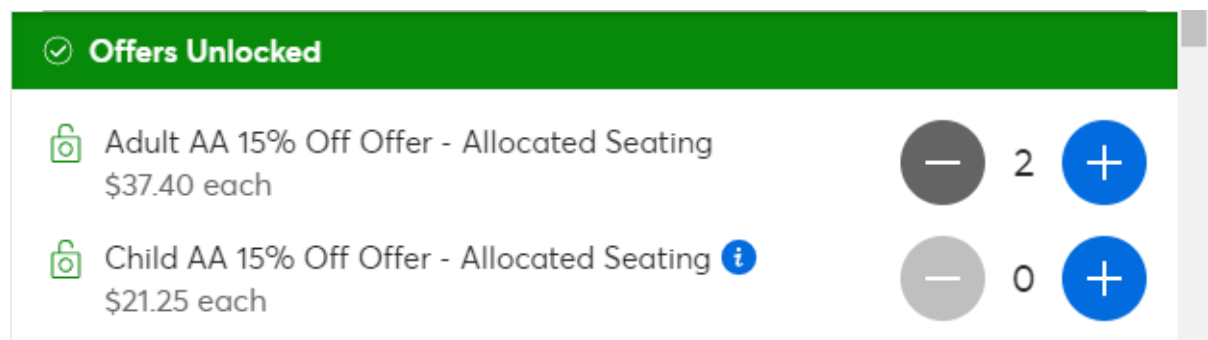

Find Tickets

OR

Please enter your password

AAS22RNZB

Unlock tickets

AA Price types include the discount applied

Adult - 15% Off \$55.45 (incl. \$2.75 fee)	<input type="text" value="0"/> 
Child 17yrs & under - 15% Off \$33.45 (incl. \$2.00 fee)	<input type="text" value="0"/> 

**Member
Benefit**

Auckland and Wellington - Ticketmaster

Click the box with Enter Offer Code on it, and enter password into the box and press Submit

To choose the ticket types and discount, you can choose from the drop down menu “All Ticket Types” and tick the AA price(s) you wish to use.

- Adult AA 15% Off Offer - Allocated Seating
- Child AA 15% Off Offer - Allocated Seating i

When you select your preferred seats and/or section – you will need to also choose how many of each price type you wish. Eg. I have selected two Adult AA discounted tickets