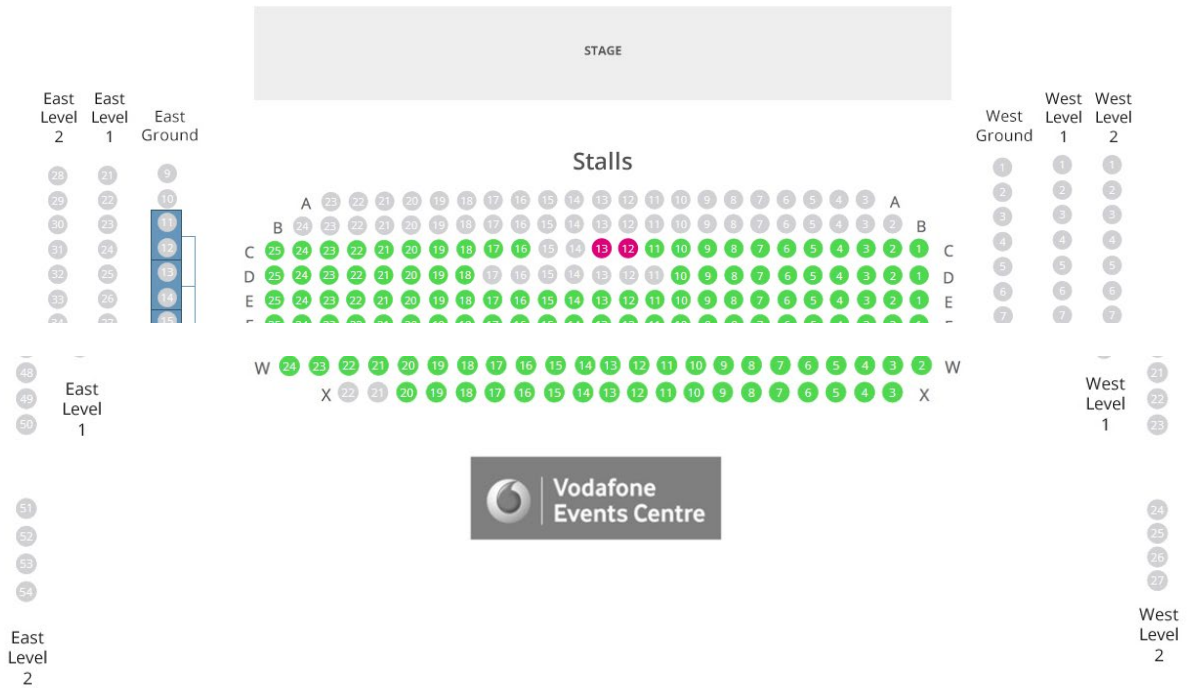

Vodafone Events Centre Manukau - Eventfinda

BNZ Theatre at Vodafone Events Centre, 770 Great South Rd, Manukau City

Show Order Detail 2

Select Your Own Seats

BNZ Theatre at Vodafone Events Centre, Auckland
Wednesday 26 October 2022, 7:00pm

[View venue map](#) [Show order detail](#)

Filter Ticket Types

Legend: ● Your Seats ● Available ● Unavailable

Seating map reflects the general layout of the venue and may vary without notice.

Total (inc GST)	\$76.10
-----------------	---------